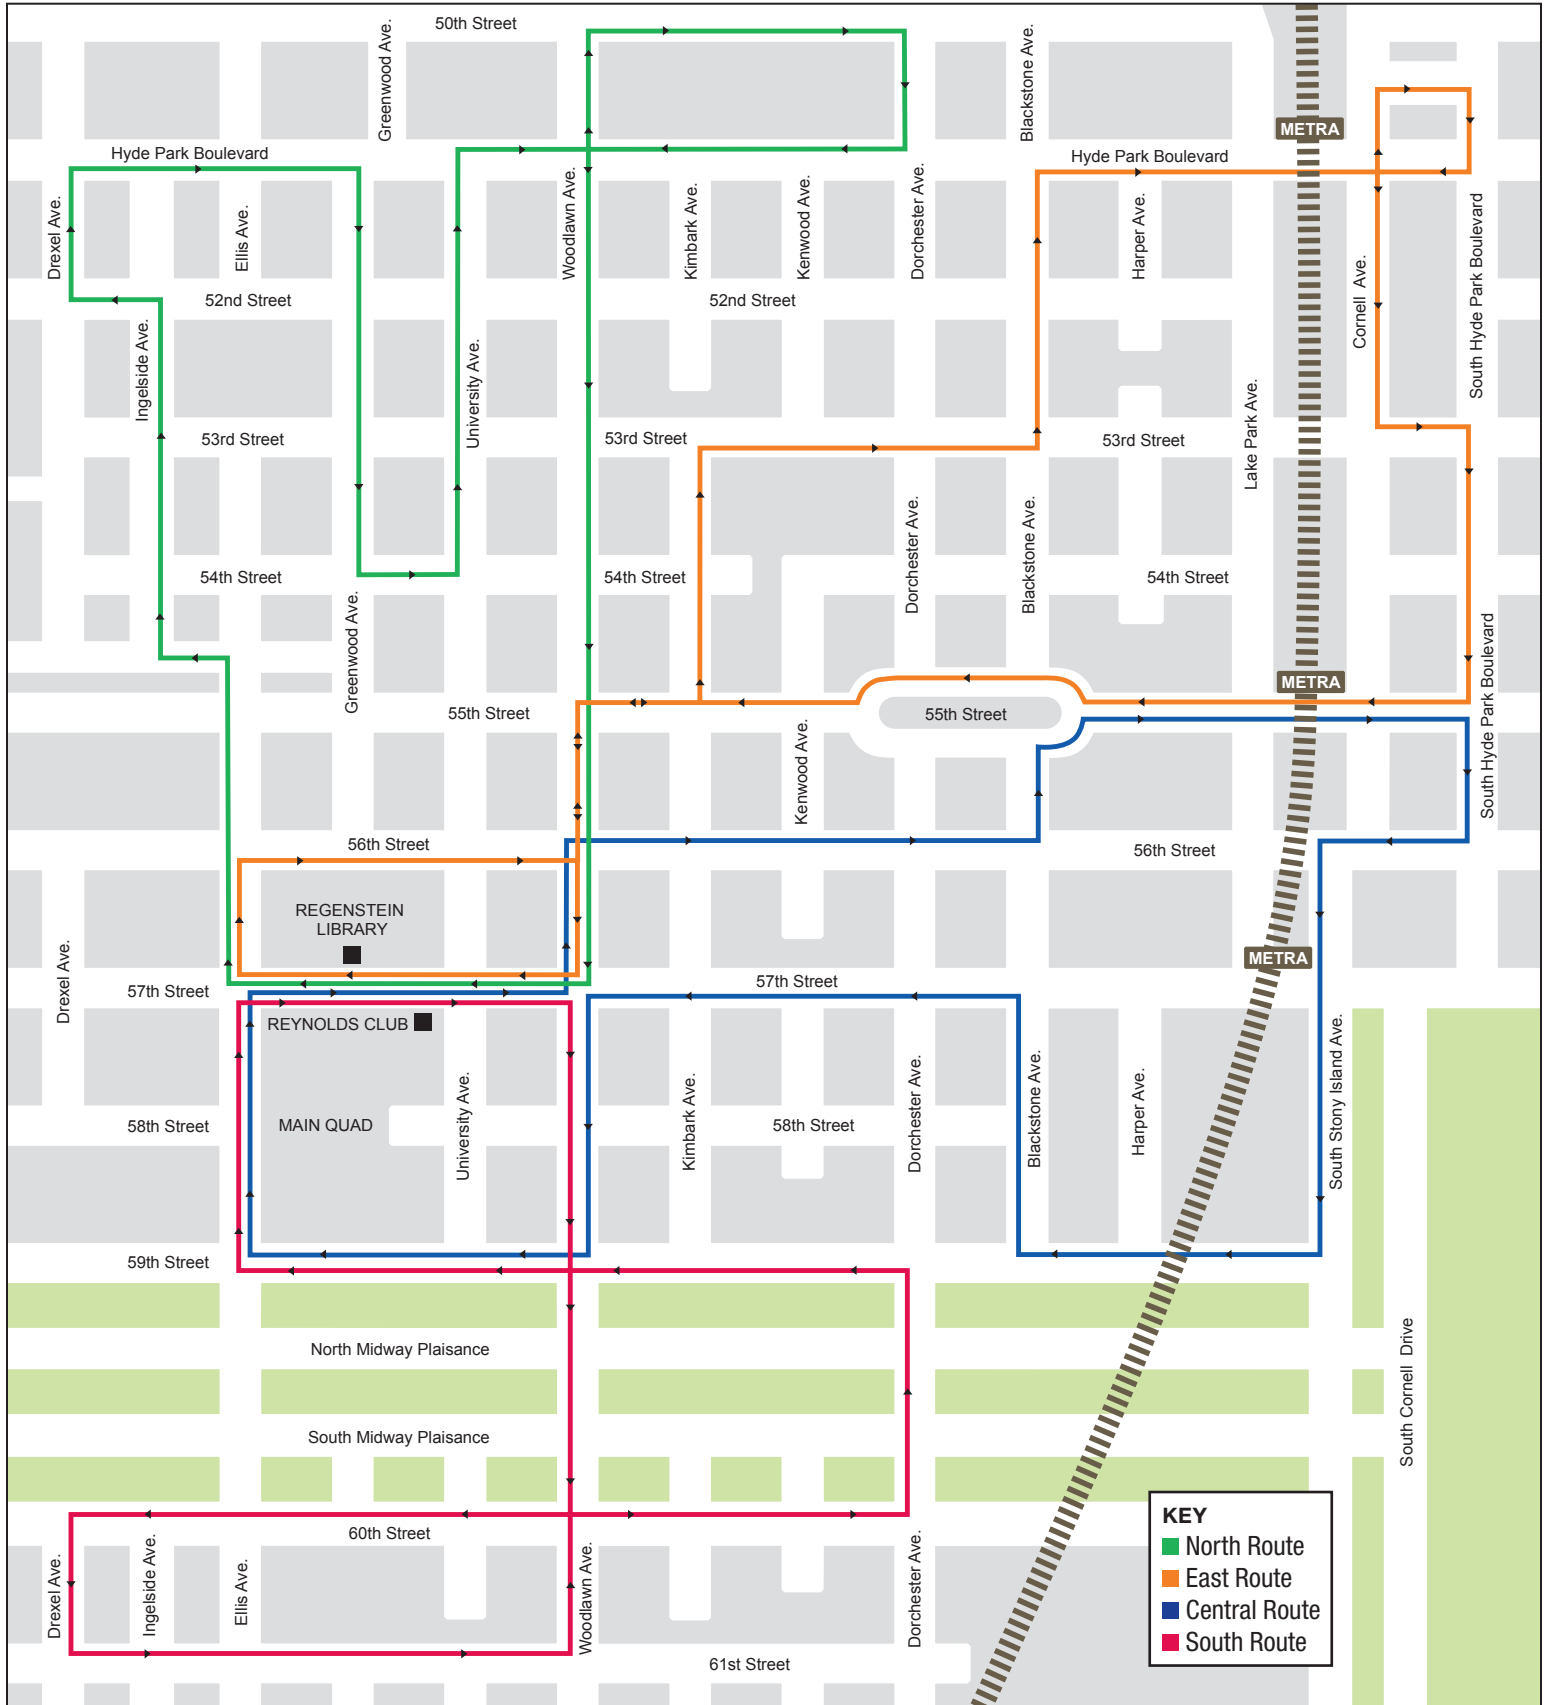

Evening Bus Service: Academic Year Schedule

Effective November 13, 2009

North and East Routes depart from the Regenstein Library. Central and South Routes depart from the Reynolds Club.

Sept. 20–Dec. 12, 2009; Jan. 3–Mar. 20, 2010; Mar. 28–June 12, 2010.

Monday-Thursday Service: buses depart every 10 minutes from 6PM–8PM at :00, :10, :20, :30, :40, :50 past the hour, and every 20 minutes from 8PM–2AM at :00, :20, :40 past the hour. **Friday Service:** buses depart every 10 minutes from 6PM–8PM at :00, :10, :20, :30, :40, :50 past the hour. Buses depart every 20 minutes from 8PM–3AM at :00,

:20, :40 past the hour. **Saturday Service:** buses depart every 20 minutes from 6PM–3AM at :00, :20, :40 past the hour. **Sunday Service:** buses depart every 20 minutes from 6PM–2AM at :00, :20, :40 past the hour.

Dec. 13, 2009–Jan. 2, 2010; Mar. 21–Mar. 27, 2010; June 13–Sept. 17, 2010: buses depart every 20 minutes from 6PM–1AM at :00, :20, :40 past the hour.