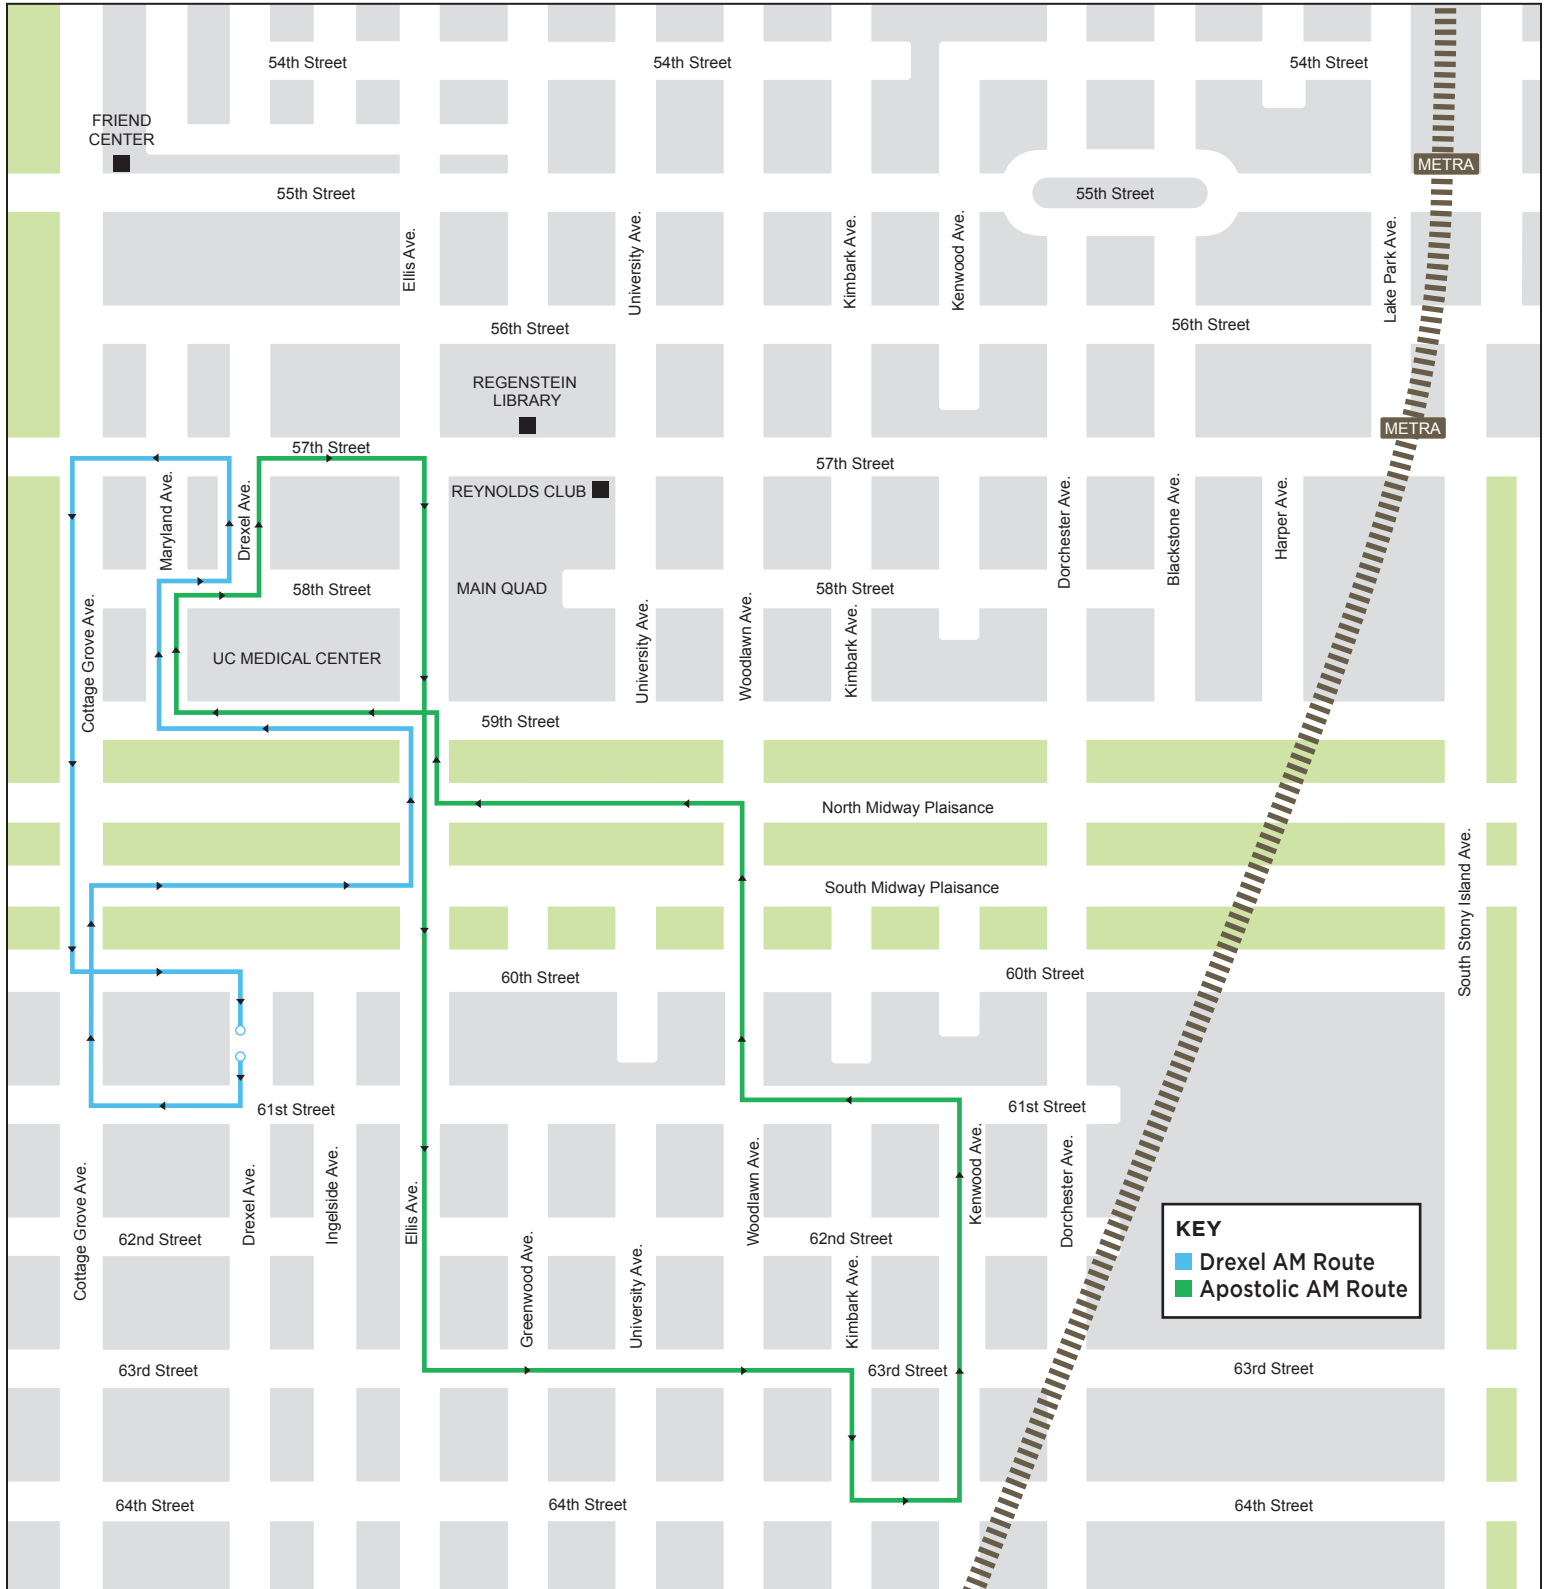

Drexel AM & Apostolic AM Routes

Effective November 16, 2009

DREXEL ROUTE

Service from 5:15AM-10AM, M-F.
Departs from 61st St. & Drexel Ave.,
every 10 minutes at :00, :10, :20, :30, :40,
:50 past hour.

APOSTOLIC ROUTE

Service from 5:15AM-10AM, M-F.
Departs from 63rd St. & Kenwood Ave.,
every 10 minutes at :00, :10, :20, :30, :40,
:50 past hour.

Buses on these routes stop at the following locations:

- Goldblatt Entrance
- Wyler Entrance
- Bernard Mitchell Entrance
- 58th/Drexel-Across from American School
- Comer-Across from ER
- 57th/Drexel-Knapp Center
- 58th/Ellis-Bookstore (Apostolic Only)

Transportation Information can be obtained from bus@uchicago.edu or calling 795-6108.

After-hours transportation is available by calling 702-6262, 9PM-5AM.

KEY
■ Drexel AM Route
■ Apostolic AM Route